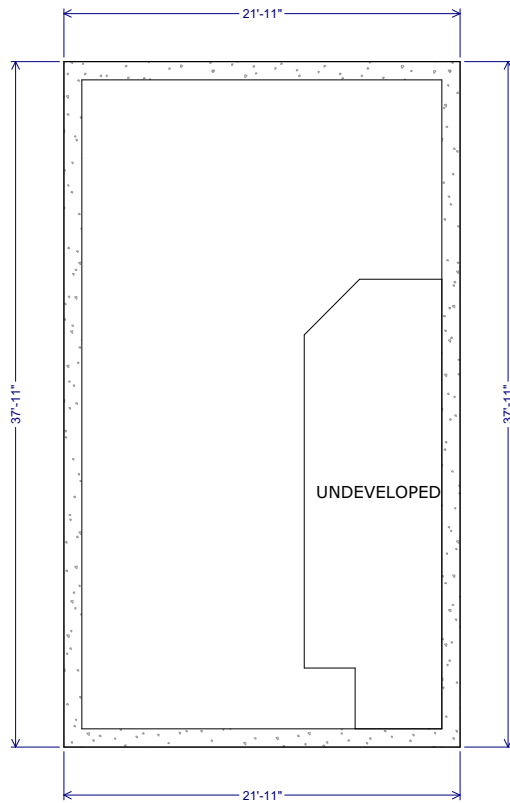

2522 RAVENSWOOD VIEW SE, AIRDRIE, AB

MAIN - 830.91 Sq.ft. / 77.19 m2

RMS TOTAL - 830.91 Sq.ft. / 77.19 m2

BASEMENT - 830.91 Sq.ft. / 77.19 m2

*FINISHED TOTAL - 655.53 Sq.ft. / 60.90 m2

SERGHEI CICALA
CENTURY 21 POWER REALTY
403.370.3335
CICALASERGHEI@GMAIL.COM
DECEMBER 4, 2019

DETACHED SINGLE FAMILY

*RECA RMS MEASUREMENTS ARE TAKEN TO EXTERIOR FOUNDATION

BASEMENT

MAIN LEVEL